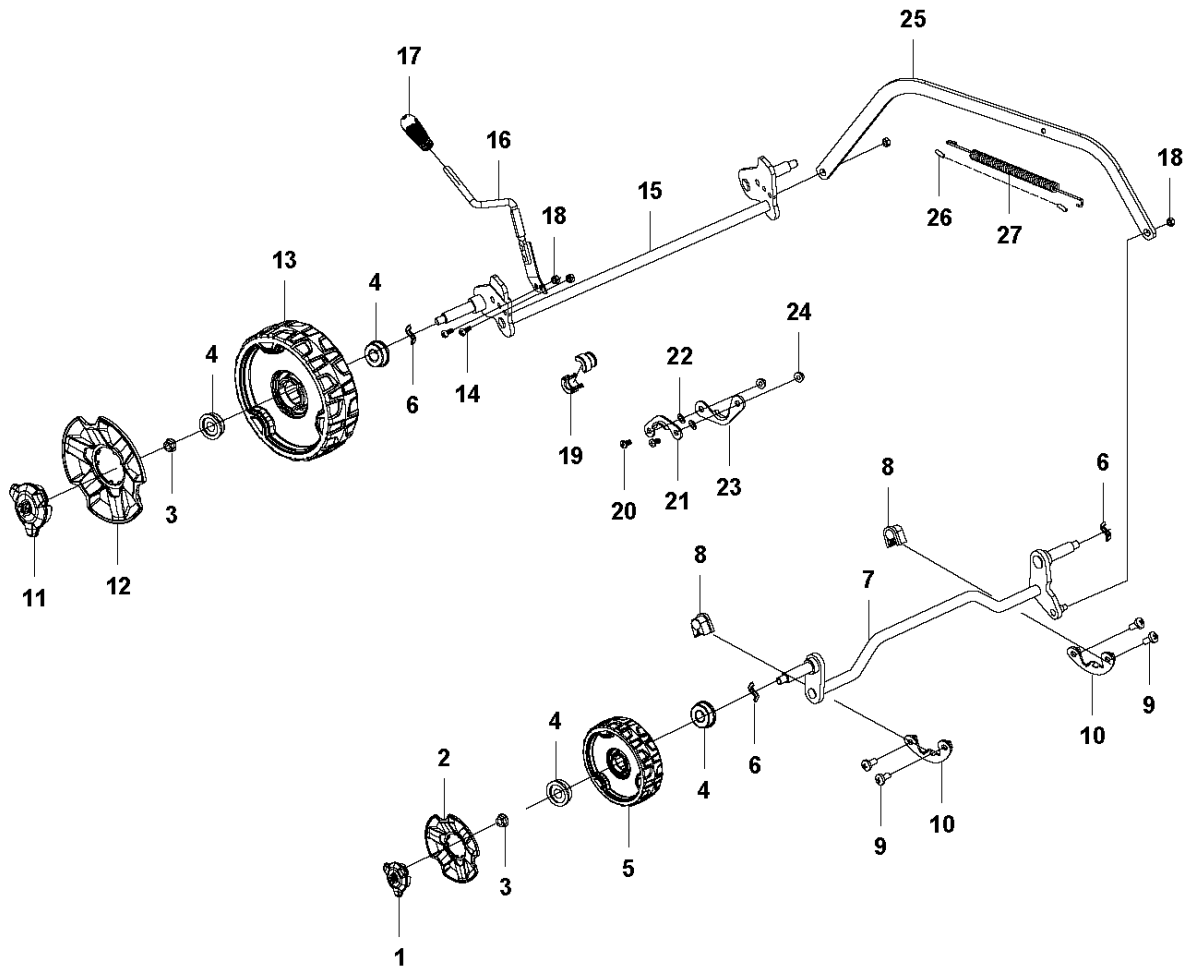

MOWER DECK

MOWER DECK / CUTTING DECK

LC140, 967320001, 2016-09

Ref	Part No	Description	Remark	QTY KIT
1	587 58 50-01	WHEEL COVER		2
2	587 58 52-01	WHEEL COVER		2
3	587 91 35-01	LOCKING BOLT		4
4	587 91 29-01	BEARING		8
5	587 58 54-01	WHEEL		2
6	587 91 46-01	WASHER		4
7	587 91 15-01	AXLE		1
8	587 90 97-01	LOCKING RING		2
9	587 91 25-01	SCREW		4
10	587 91 10-01	FIXING PLATE		2
11	587 58 51-01	WHEEL COVER		2
12	587 58 53-01	WHEEL COVER		2
13	587 91 80-01	WHEEL		2
14	587 91 27-01	WASHER		2
15	587 91 81-01	AXLE		1
16	502 50 27-01	HANDLE ASSY		1
17	587 58 57-01	KNOB		1
18	587 91 31-01	LOCKING BOLT		4
19	587 91 79-01	COVER		4
20	587 91 26-01	SCREW		4
21	587 99 24-01	FIXING PLATE		2
22	587 99 25-01	O-RING		4
23	587 91 09-01	FIXING PLATE		2
24	587 91 34-01	LOCK NUT		4
25	502 23 06-01	CONNECTING ROD		1
26	587 91 58-01	TUBING		2
27	587 91 49-01	SPRING		1