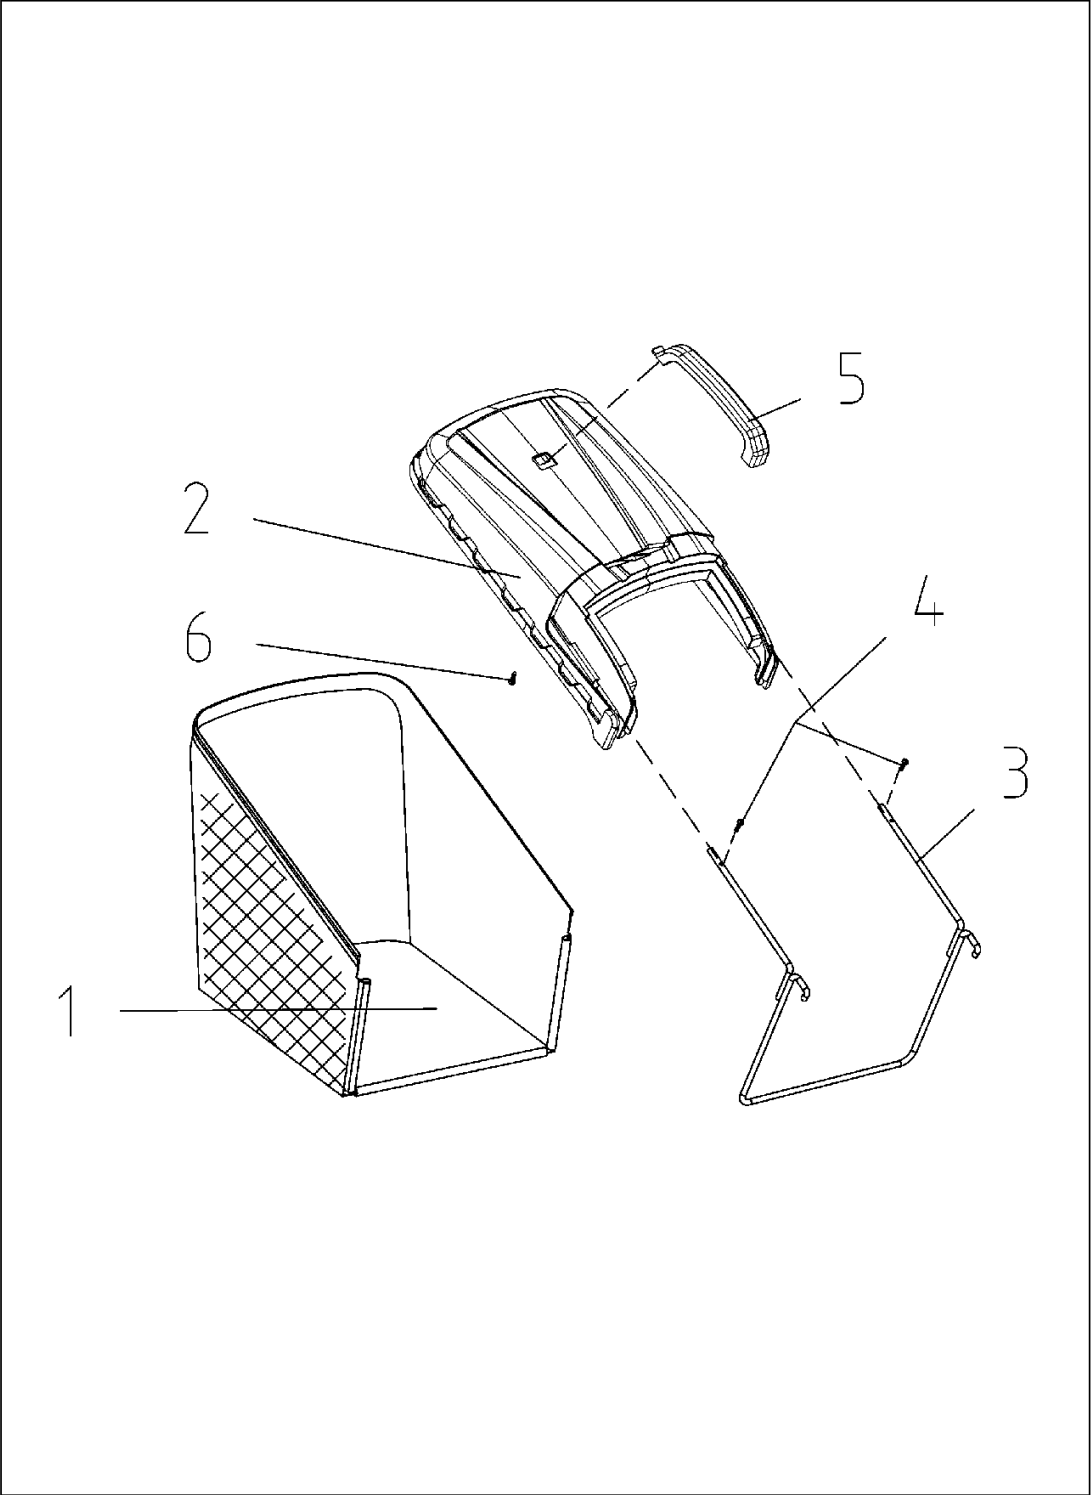

# SPARE PARTS LIST

LAWN MOWERS: CONSUMER  
WALK-BEHINDS

LC140, 967320001, 2016-09

Ref	Part No	Description	Remark	QTY KIT
1	587 58 63-01	GRASSBAG		1
2	587 58 60-01	COVER		1
3	587 91 18-01	BRACKET		1
4	587 91 21-01	SCREW		2
5	587 58 61-01	HANDLE		1
6	587 91 23-01	SCREW		1

Ref	Part No	Description	Remark	QTY KIT
1	587 91 33-01	HEXAGON NUT		4
2	587 58 58-01	KNOB		4
3	587 91 43-01	WASHER		2
4	587 91 42-01	BOLT		2
5	587 90 91-01	HANDLE		1
6	587 91 04-01	CLAMP		1
7	587 91 06-01	ROPE		1
8	587 91 36-01	BOLT		2
9	587 90 95-01	WASHER		1
10	587 91 32-01	NUT		1
11	587 91 44-01	RING		1
12	587 91 03-01	HOLDER		1
13	587 91 59-01	DRIVE CABLE		1
14	587 91 40-01	BOLT		1
15	587 90 94-01	HANDLE		1
16	587 91 05-01	HANDLE GRIP		1
17	587 90 92-01	HANDLEBAR		1

## ENGINE

LC140, 967320001, 2016-09

Ref	Part No	Description	Remark	QTY KIT
1	587 91 38-01	LOCKING BOLT		1
2	587 91 07-01	WASHER		1
3	587 38 63-10	MOWER BLADE		1
4	587 91 12-01	BLADE SUPPORT		1
5	587 91 54-01	BUSH		1
6	587 91 53-01	FLAT PIN		1
7	587 91 22-01	SCREW		2
8	587 91 26-01	SCREW		5
9	587 90 98-01	COVER		1
10	587 91 34-01	LOCK NUT		7
11	587 90 88-01	PLATE		1
12	587 91 37-01	BOLT		3
13	587 91 11-01	GASKET		3
14	587 91 35-01	LOCKING BOLT		3
15	587 91 61-01	ENGINE		1
16	579 68 51-01	BOLT		2
17	587 91 24-01	SCREW		2
18	587 58 49-01	FRONT COVER		1
19	579 68 52-01	NUT		2
20	587 91 39-01	BOLT		4
21	579 68 79-01	NUT		4
22	587 90 89-01	BRACKET		1
23	587 90 90-01	BRACKET		1
24	587 91 51-01	SPRING		1
25	502 23 10-01	ROD		1
26	587 91 50-01	BRACKET		1
27	587 99 23-01	PLUG		1
28	587 58 59-01	FLAP		1
29	587 90 99-01	SEGMENT		1