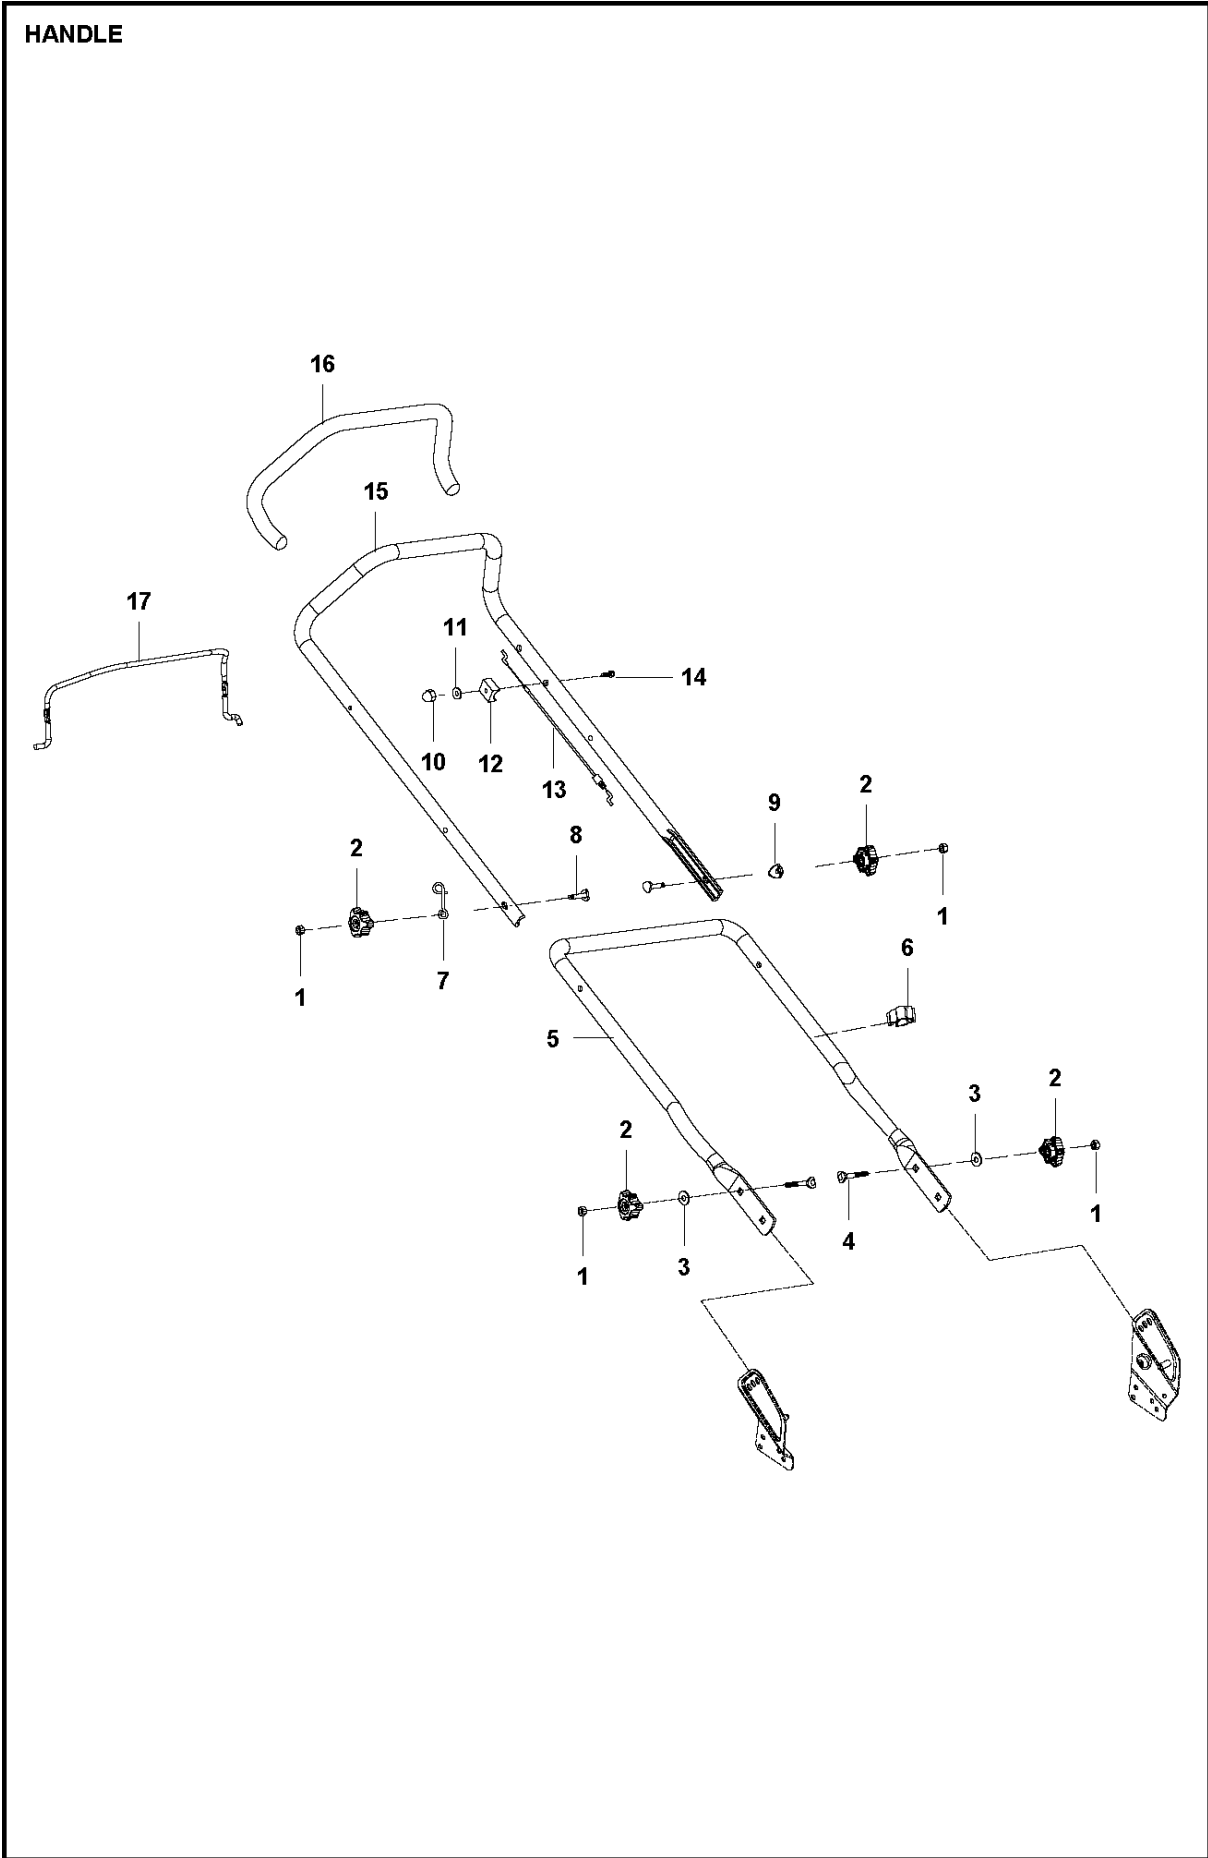

# SPARE PARTS LIST

LAWN MOWERS: CONSUMER  
WALK-BEHINDS

LC140, 967320001, 2016-09

Ref	Part No	Description	Remark	QTY KIT
1	587 58 63-01	GRASSBAG		1
2	587 58 60-01	COVER		1
3	587 91 18-01	BRACKET		1
4	587 91 21-01	SCREW		2
5	587 58 61-01	HANDLE		1
6	587 91 23-01	SCREW		1

Ref	Part No	Description	Remark	QTY KIT
1	587 91 33-01	HEXAGON NUT		4
2	587 58 58-01	KNOB		4
3	587 91 43-01	WASHER		2
4	587 91 42-01	BOLT		2
5	587 90 91-01	HANDLE		1
6	587 91 04-01	CLAMP		1
7	587 91 06-01	ROPE		1
8	587 91 36-01	BOLT		2
9	587 90 95-01	WASHER		1
10	587 91 32-01	NUT		1
11	587 91 44-01	RING		1
12	587 91 03-01	HOLDER		1
13	587 91 59-01	DRIVE CABLE		1
14	587 91 40-01	BOLT		1
15	587 90 94-01	HANDLE		1
16	587 91 05-01	HANDLE GRIP		1
17	587 90 92-01	HANDLEBAR		1

## ENGINE

LC140, 967320001, 2016-09

Ref	Part No	Description	Remark	QTY KIT
1	587 91 38-01	LOCKING BOLT		1
2	587 91 07-01	WASHER		1
3	587 38 63-10	MOWER BLADE		1
4	587 91 12-01	BLADE SUPPORT		1
5	587 91 54-01	BUSH		1
6	587 91 53-01	FLAT PIN		1
7	587 91 22-01	SCREW		2
8	587 91 26-01	SCREW		5
9	587 90 98-01	COVER		1
10	587 91 34-01	LOCK NUT		7
11	587 90 88-01	PLATE		1
12	587 91 37-01	BOLT		3
13	587 91 11-01	GASKET		3
14	587 91 35-01	LOCKING BOLT		3
15	587 91 61-01	ENGINE		1
16	579 68 51-01	BOLT		2
17	587 91 24-01	SCREW		2
18	587 58 49-01	FRONT COVER		1
19	579 68 52-01	NUT		2
20	587 91 39-01	BOLT		4
21	579 68 79-01	NUT		4
22	587 90 89-01	BRACKET		1
23	587 90 90-01	BRACKET		1
24	587 91 51-01	SPRING		1
25	502 23 10-01	ROD		1
26	587 91 50-01	BRACKET		1
27	587 99 23-01	PLUG		1
28	587 58 59-01	FLAP		1
29	587 90 99-01	SEGMENT		1