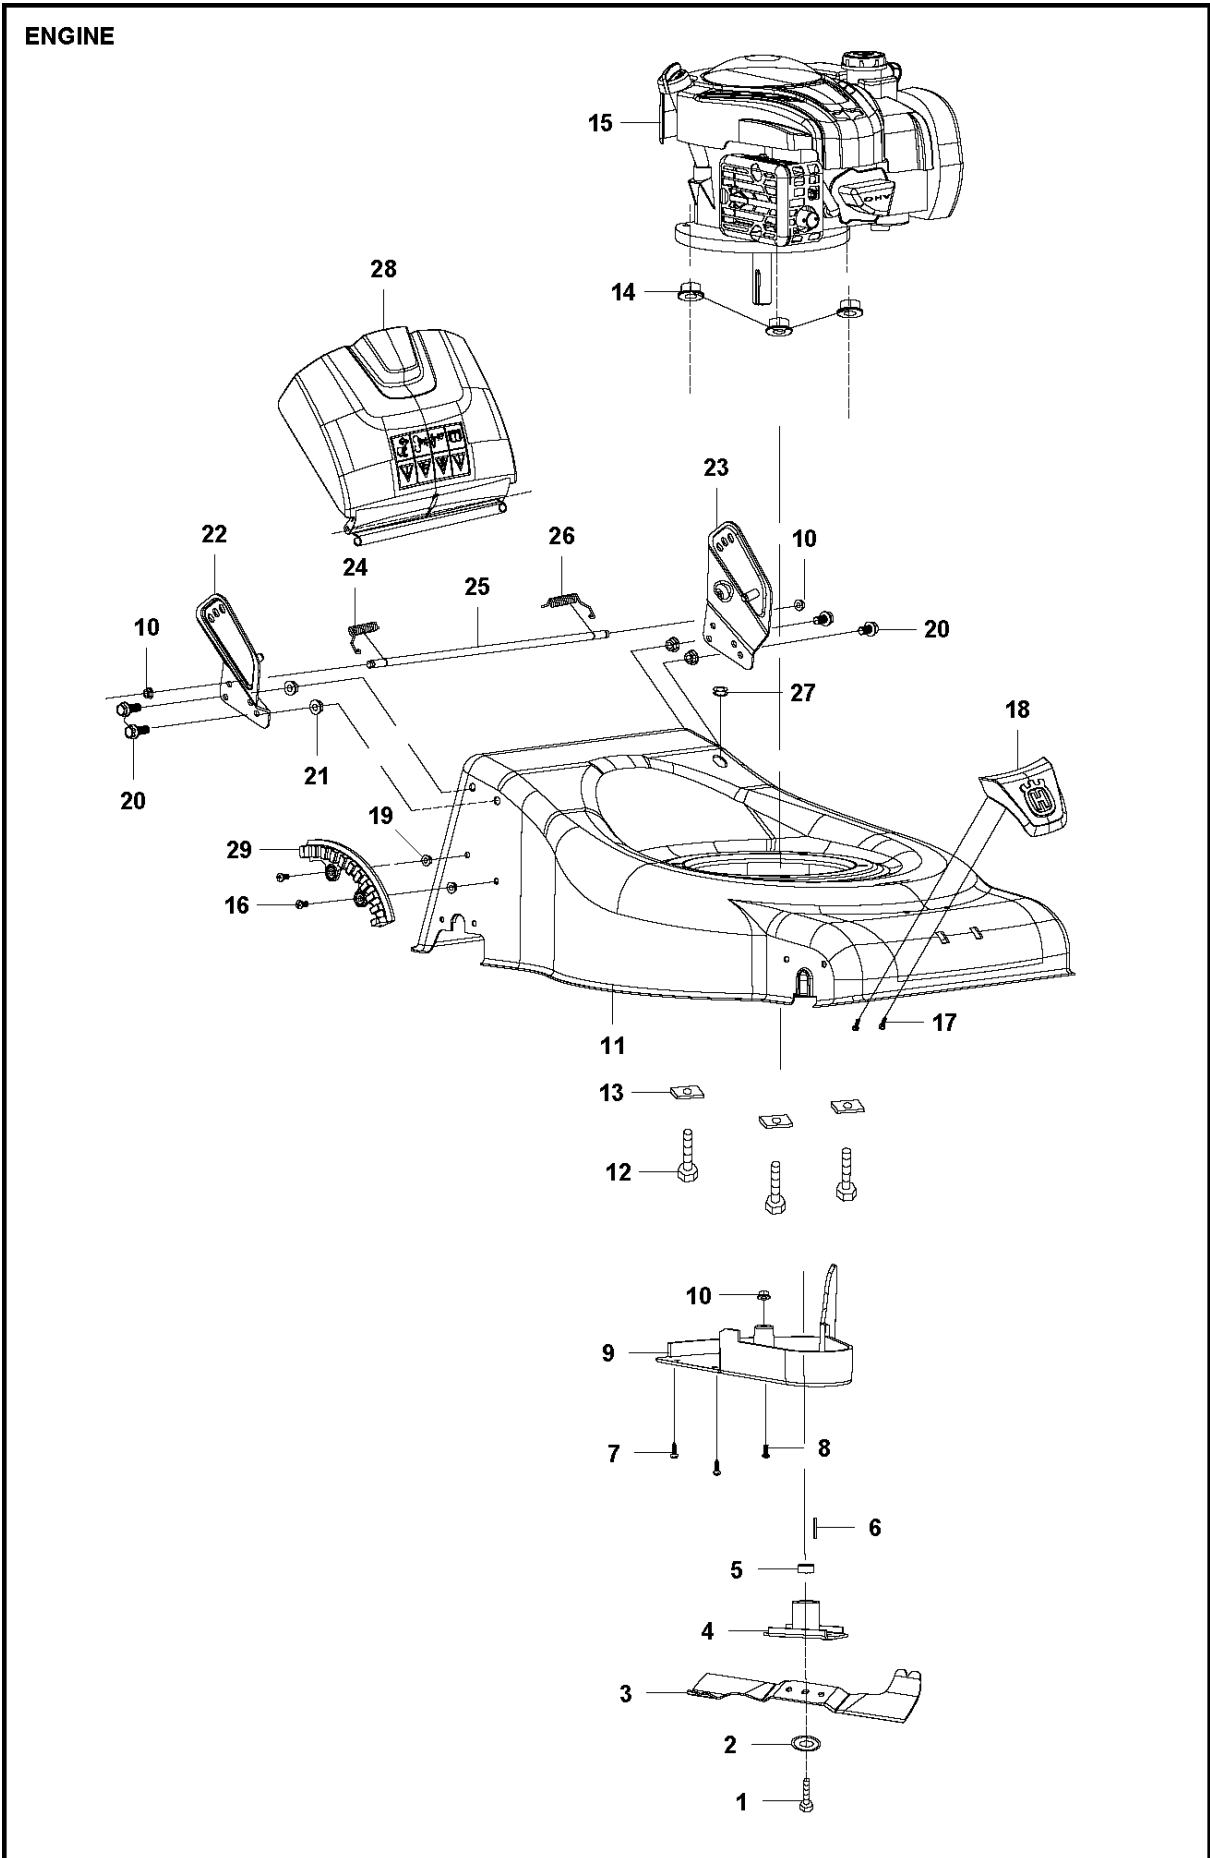

# SPARE PARTS LIST

LAWN MOWERS: CONSUMER  
WALK-BEHINDS

LC140, 967320001, 2016-09

Ref	Part No	Description	Remark	QTY KIT
1	587 58 63-01	GRASSBAG		1
2	587 58 60-01	COVER		1
3	587 91 18-01	BRACKET		1
4	587 91 21-01	SCREW		2
5	587 58 61-01	HANDLE		1
6	587 91 23-01	SCREW		1

Ref	Part No	Description	Remark	QTY KIT
1	587 91 33-01	HEXAGON NUT		4
2	587 58 58-01	KNOB		4
3	587 91 43-01	WASHER		2
4	587 91 42-01	BOLT		2
5	587 90 91-01	HANDLE		1
6	587 91 04-01	CLAMP		1
7	587 91 06-01	ROPE		1
8	587 91 36-01	BOLT		2
9	587 90 95-01	WASHER		1
10	587 91 32-01	NUT		1
11	587 91 44-01	RING		1
12	587 91 03-01	HOLDER		1
13	587 91 59-01	DRIVE CABLE		1
14	587 91 40-01	BOLT		1
15	587 90 94-01	HANDLE		1
16	587 91 05-01	HANDLE GRIP		1
17	587 90 92-01	HANDLEBAR		1

## ENGINE

LC140, 967320001, 2016-09

Ref	Part No	Description	Remark	QTY KIT
1	587 91 38-01	LOCKING BOLT		1
2	587 91 07-01	WASHER		1
3	587 38 63-10	MOWER BLADE		1
4	587 91 12-01	BLADE SUPPORT		1
5	587 91 54-01	BUSH		1
6	587 91 53-01	FLAT PIN		1
7	587 91 22-01	SCREW		2
8	587 91 26-01	SCREW		5
9	587 90 98-01	COVER		1
10	587 91 34-01	LOCK NUT		7
11	587 90 88-01	PLATE		1
12	587 91 37-01	BOLT		3
13	587 91 11-01	GASKET		3
14	587 91 35-01	LOCKING BOLT		3
15	587 91 61-01	ENGINE		1
16	579 68 51-01	BOLT		2
17	587 91 24-01	SCREW		2
18	587 58 49-01	FRONT COVER		1
19	579 68 52-01	NUT		2
20	587 91 39-01	BOLT		4
21	579 68 79-01	NUT		4
22	587 90 89-01	BRACKET		1
23	587 90 90-01	BRACKET		1
24	587 91 51-01	SPRING		1
25	502 23 10-01	ROD		1
26	587 91 50-01	BRACKET		1
27	587 99 23-01	PLUG		1
28	587 58 59-01	FLAP		1
29	587 90 99-01	SEGMENT		1